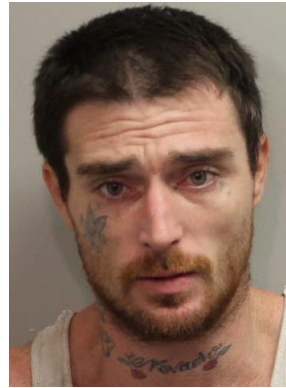

The Leon County Sheriff's Office Narcotics Unit arrested four during a search warrant Tuesday. Detectives had been working an investigation into activities at the house located in the 3400 block of Springhill Road for two months.

During the search detectives found about 21 grams of Alpha PVP (Flakka), around 7 grams of methamphetamine, close to 10 grams of crack cocaine, a small amount of marijuana, paraphernalia, about \$1500 in cash and six firearms. One of the firearms had been reported stolen.

Detectives arrested 29 year old Jonah Hall, 31 year old Katorro Hall, 28 year old Michael Cherry, and 34 year old Tobias Krueger on charges stemming from the investigation.

CHARGED:

Jonah Hall 1/9/1989

CHARGES:

Sale of Alpha PVP (Flakka), Possession of Crack Cocaine with the Intent to Sell, Possession of Alpha PVP (Flakka) with the Intent to Sell, Possession of Firearm by Convicted Felon, Grand Theft Firearm, Maintaining a Drug House, Possession of Drug Paraphernalia